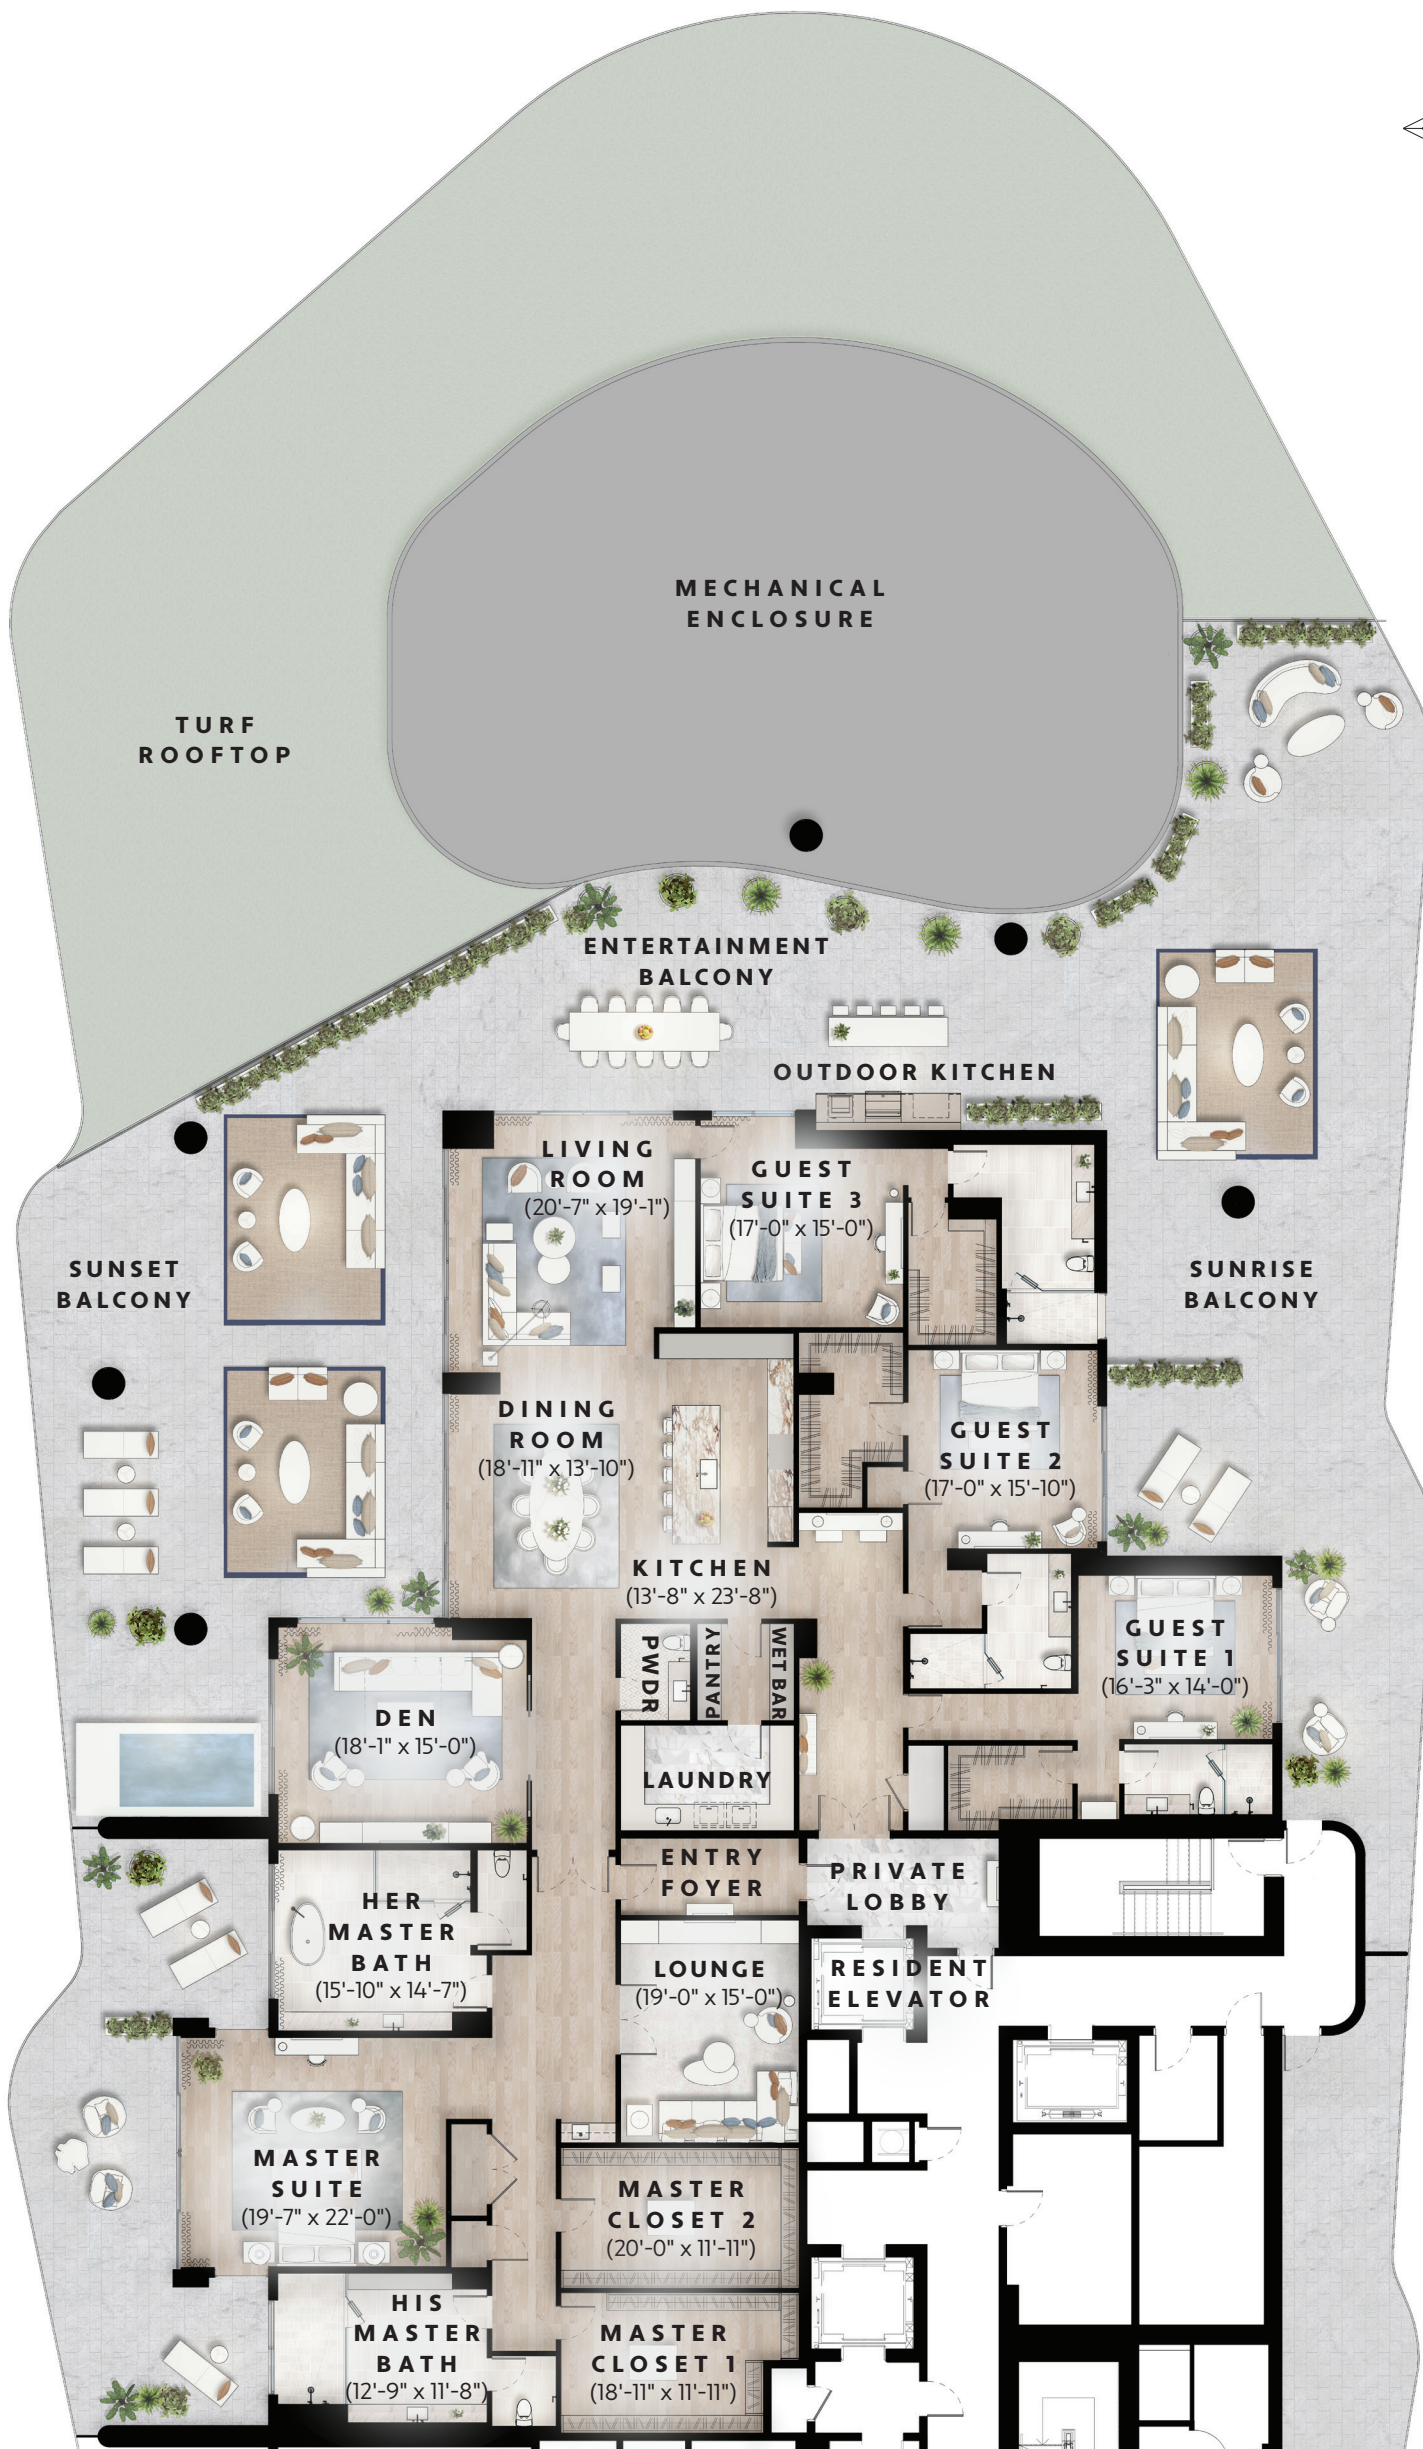

THE RITZ-CARLTON RESIDENCES

ESTERO BAY

Bay View

NORTH TOWER RESIDENCE PENTHOUSE

2

4 BEDROOM
5.5 BATHROOM
DEN

INTERIOR
6,780 SQ FT

EXTERIOR
6,010 SQ FT

TOTAL
12,790 SQ FT

Sales Gallery

5000 Coconut Road, Bonita Springs, FL 34134 | 239.449.2000 | theresidencesesterobay.com